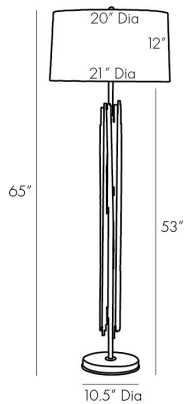

ARTERIOS

PRESCOTT FLOOR LAMP

76007-421
 H: 65 IN, Dia: 21.00 IN
 Gold Leaf
 Contract Suitable As Is

Individual iron rods are welded together and hand finished with gold leaf to create this posh yet practical floor lamp. The leafed rods seem to chaotically cascade its circular white marble base in a duel of mixed materials that adds an elevated element to the space it occupies. Topped with a white linen drum shade with white cotton lining and an acrylic sphere finial. Finish and Marble will vary.

APPEARANCE

Material	White
Finish	Cotton, Iron, Linen, Marble
Finish Will Vary	Gold Leaf, White
Top Coat/Sealant	true
Finial Description	Glass Sphere with Antique Brass Base

DIMENSIONS

Shade	Top: 20.00 IN, Dia: 21.00 IN, Side: 12 IN
Body	W: 53 IN, Dia: 10.50 IN
Base	H: 1.5 IN
Foot Print	Dia: 10.50 IN
Harp	10 IN

WIRING

Rating	Indoor Only
Tilt Test	10 Degrees - AU
Cord	12 FT, Clear/Silver, SPT-2
Socket	1, Black, Type A - E26
Switch	3-Way Rotary, At Socket
Maximum Watt	150
Voltage	110-120 V

CERTIFICATIONS

Cerifications	Mexico Australia, EU, United Kingdom, Middle East, United States, Canada
---------------	---

COMPLIANCY

UL/ETL	Yes
CB	Yes
RoHS	true

SHIPPING

Product Weight	29.55 LBS
Gross Weight 1	41.45 LBS
Gross Weight 2	5 LBS
Shipping Box 1	H: 60.25 IN, L: 12.6 IN, W: 13 IN
Shipping Box 2	H: 16 IN, L: 23 IN, W: 23 IN